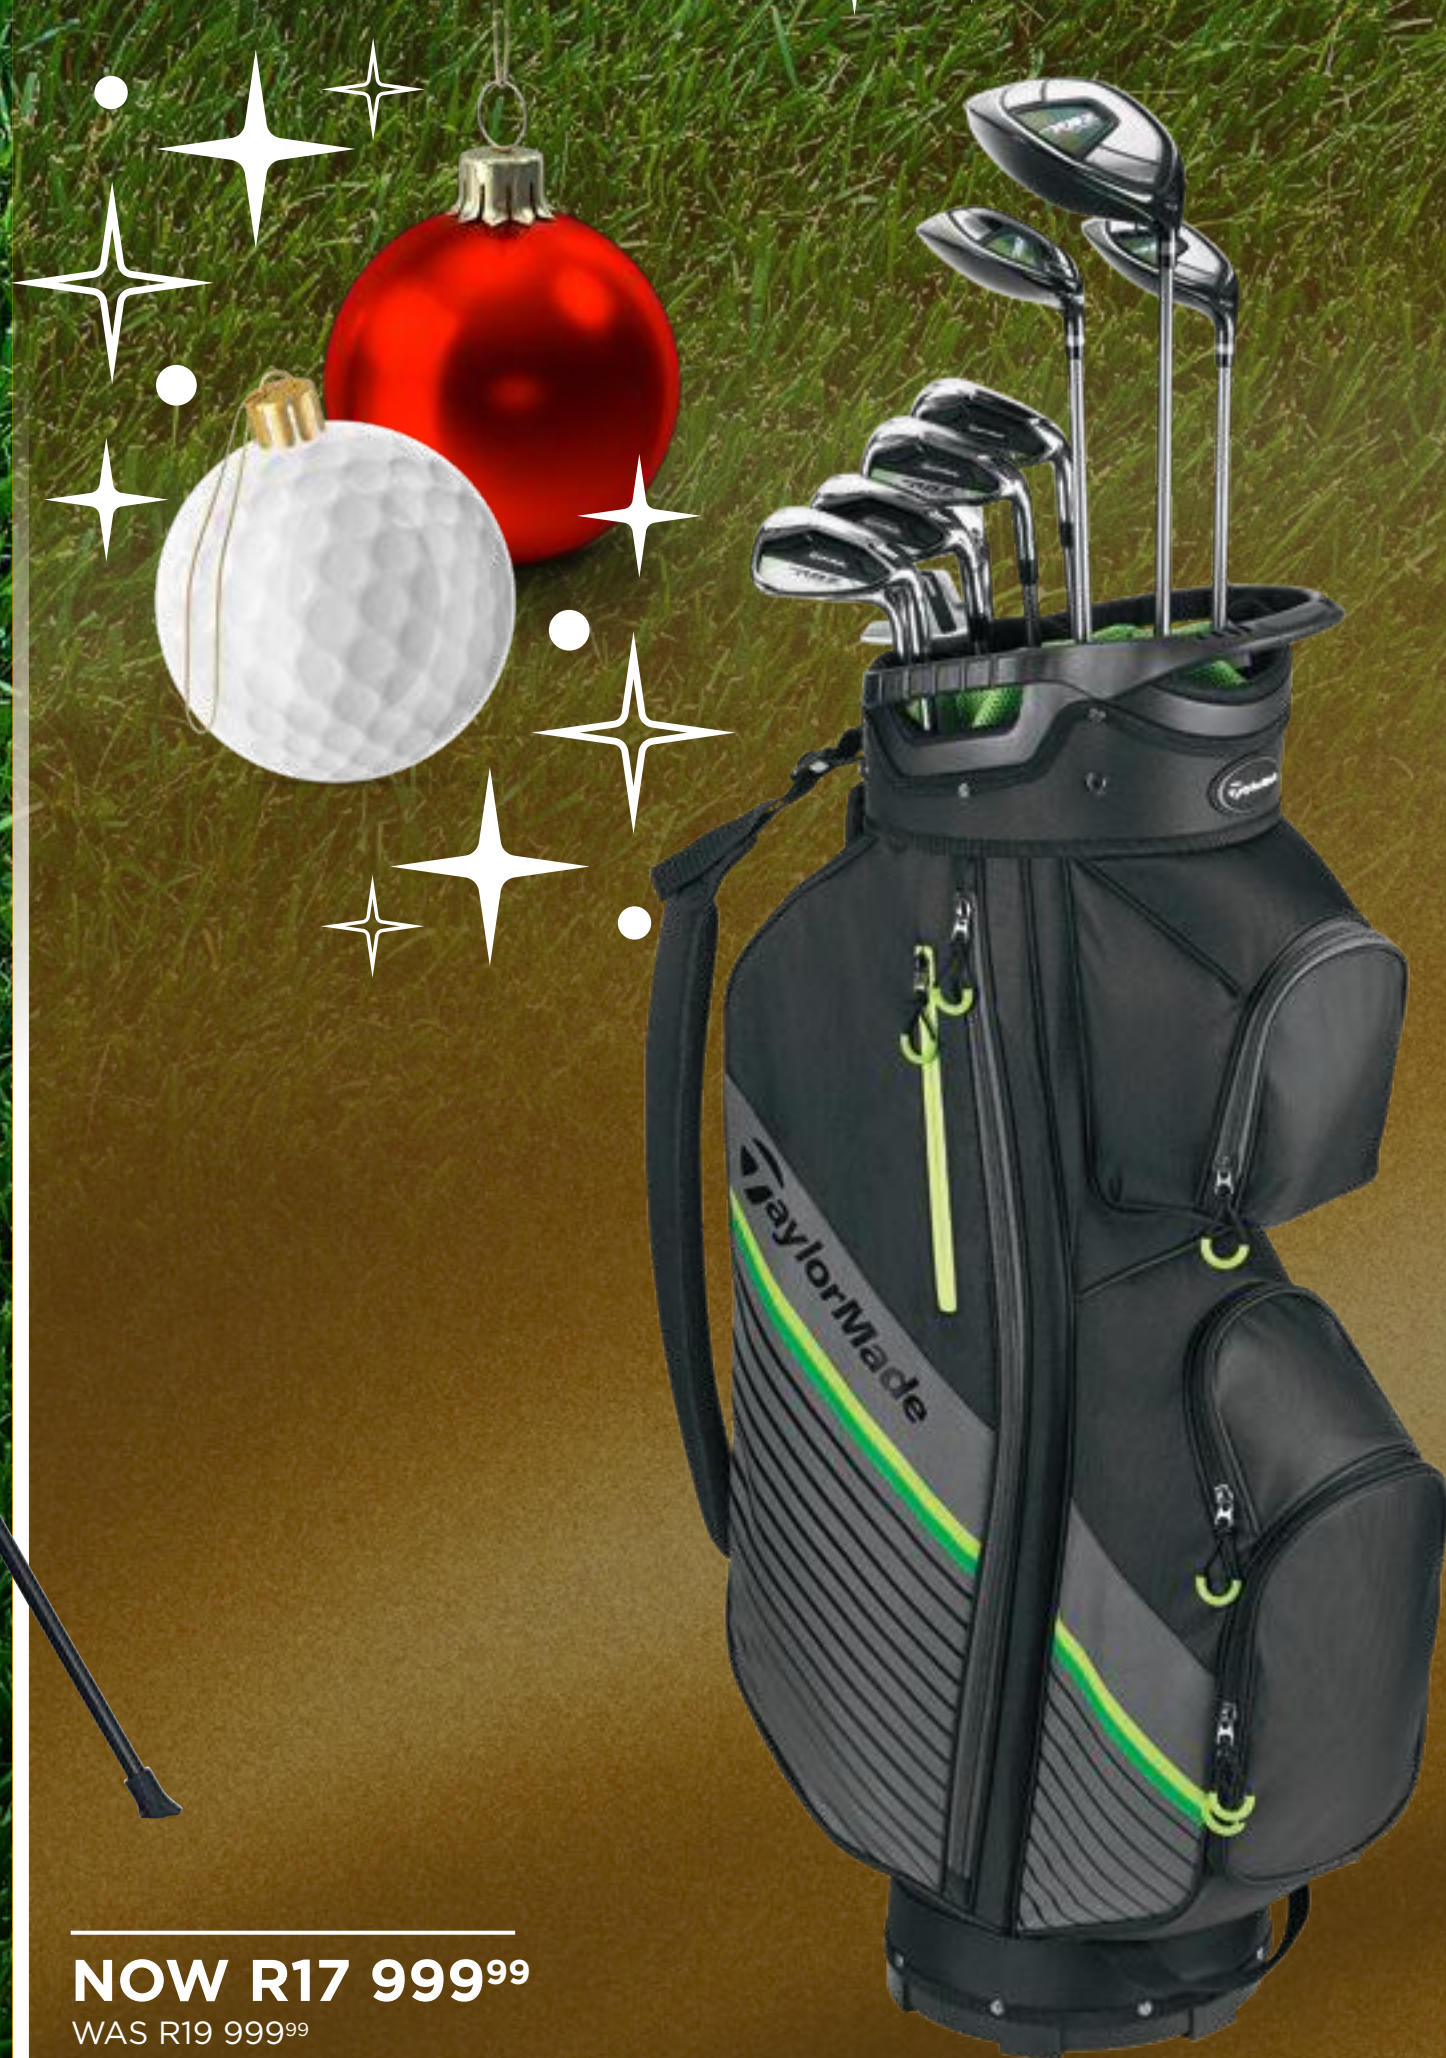

NOW R13 999⁹⁹

WAS R15 999⁹⁹

SAVE R2000

RBZ Speedlite Mens 11-Piece Package Set

4002395

NOW R17 999⁹⁹

WAS R19 999⁹⁹

SAVE R2000

Warbird 2021 Mens Package Set

4002577